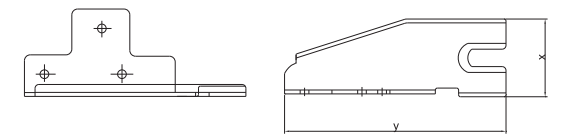

Code:402

Code:403

Code:404

Code:405

Code:501

Cam Kapak menteşe yuvaları
Fixing Bracket for lid glass hinges

Code:502

Code:601