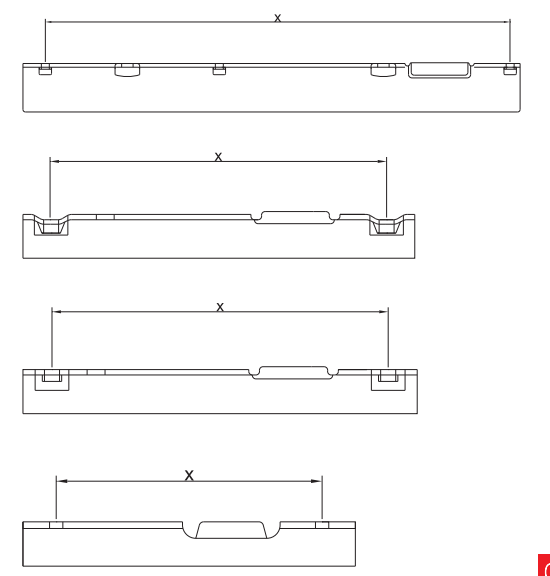

www.miksan.com.tr

Code:203

Code:204

Code:301

Menteşe karşılıkları
Hinge support parts

Code:201

Code:202

Code:205

Code:206

Code:207

Code:208

Code:210

Code:209

Code:302

Menteşe karşılıkları
Hinge support parts

Code:401