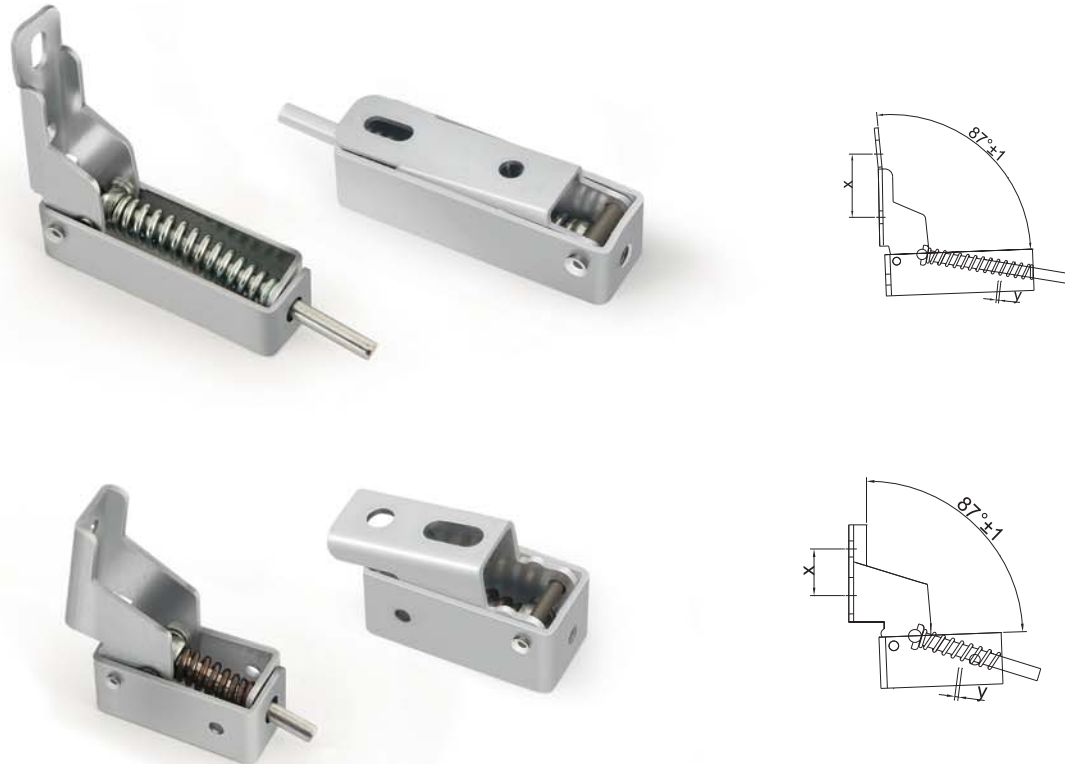

Code:701

Alt kapak mentşeleri
Lower door hinges