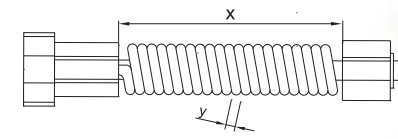

Code:402

Code:403

Code:404

Code:405

Code:501

Cam Kapak menteşe yuvaları
Fixing Bracket for lid glass hinges

Code:502

Code:601